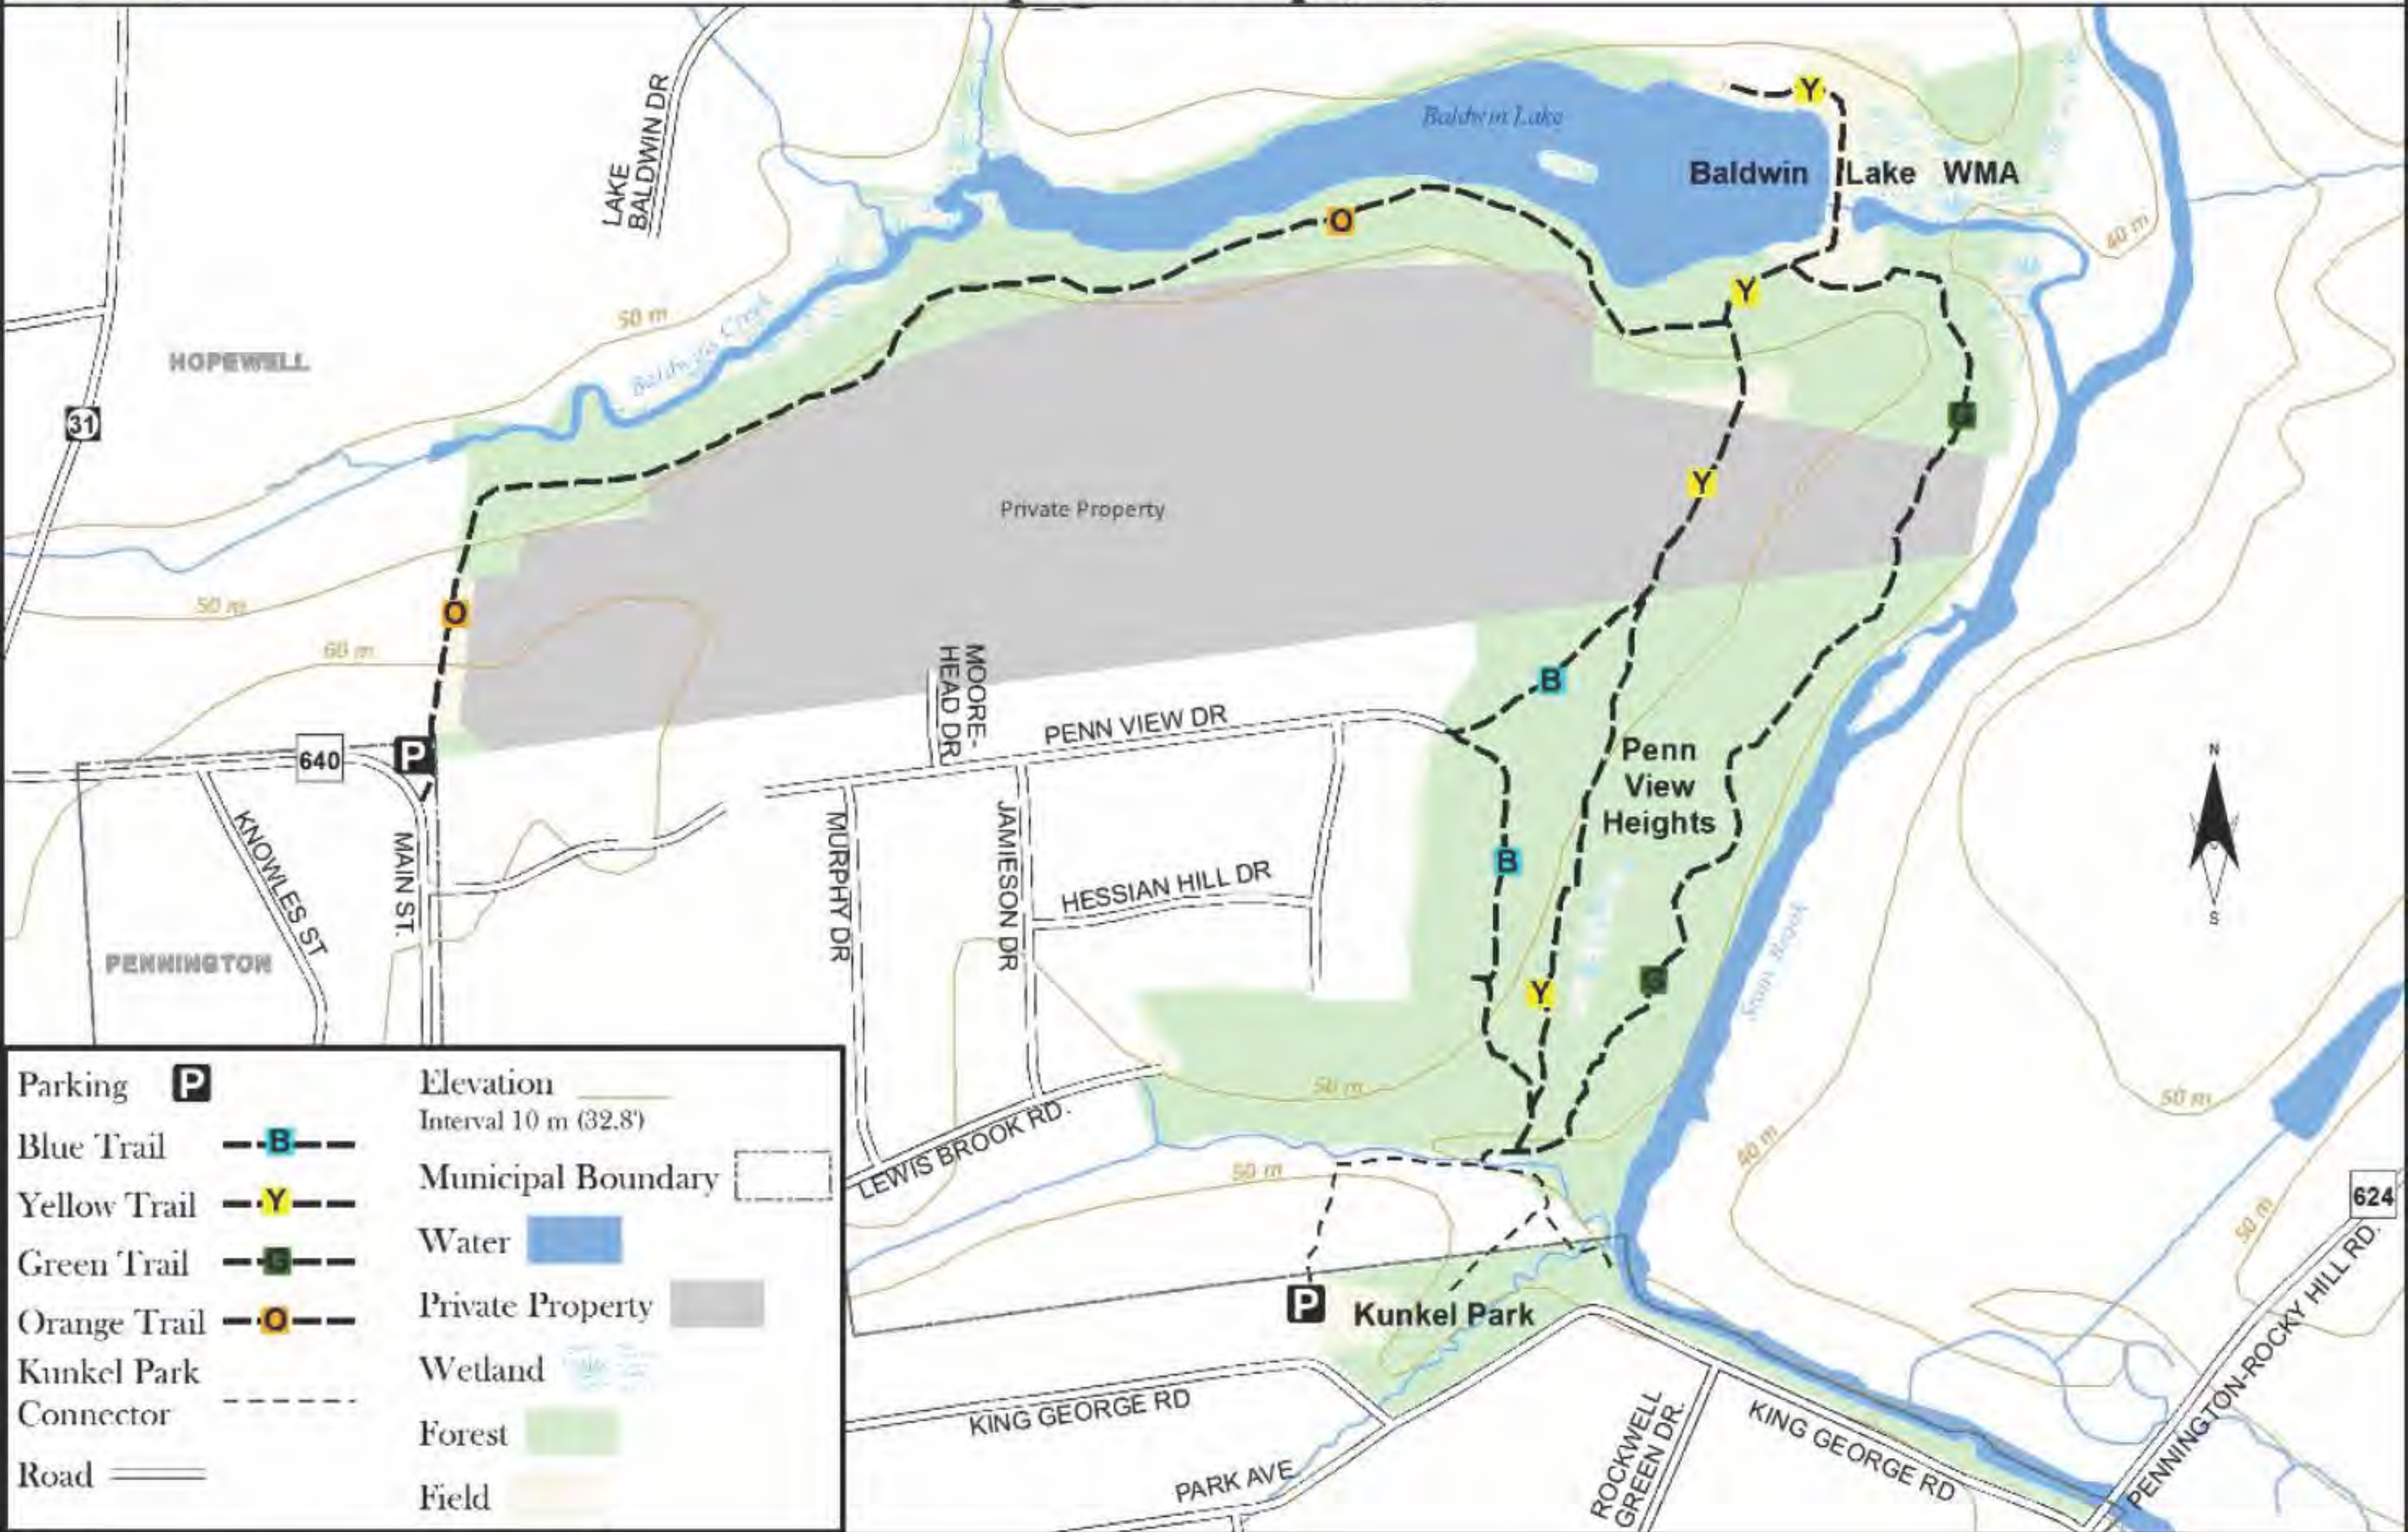

# Pennington Loop Nature Trail Hopewell Twp., NJ

Parking	<b>P</b>	Elevation	Interval 10 m (32.8')
Blue Trail	<b>B</b>	Municipal Boundary	
Yellow Trail	<b>Y</b>	Water	
Green Trail	<b>G</b>	Private Property	
Orange Trail	<b>O</b>	Wetland	
Kunkel Park Connector		Forest	
Road		Field	

(c) NJ Trails Association, 2013. Cartography and trail data by D&R Greenway Land Trust 11/26/13. Other data acquired from NJDEP and NJDOT. This map was developed using New Jersey Department of Environmental Protection Geographic Information System digital data, but this secondary product has not been verified by NJDEP and is not state-authorized.